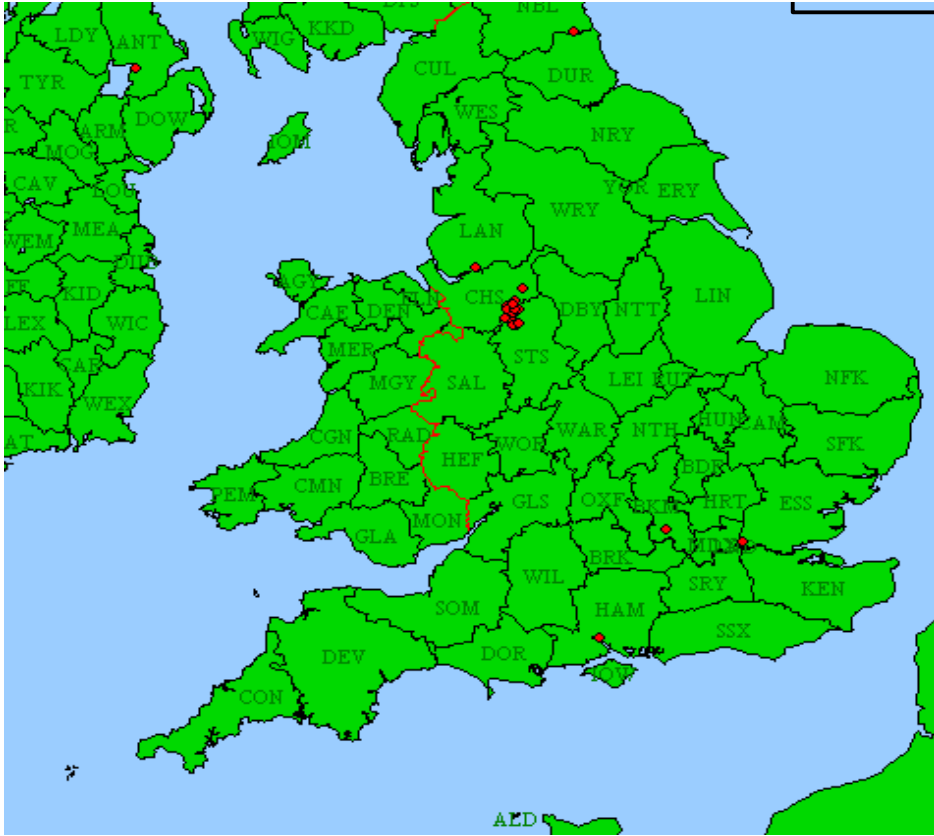

Henry
Birth:
Cop, C
Marria
Congl
4 Jan 1
Chesh

Map showing the distribution of descendants of James Harding (the earliest known Harding). Concentrations of descendants are shown in red.