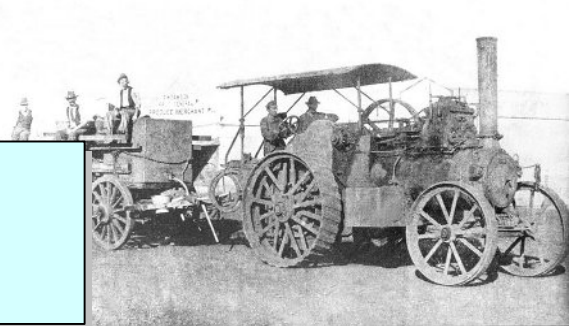

Harding, miles lived in stinctive village on hire border. Ralph e.

Richard PHILIPS
Birth: Abt 1781 in Cheshire

Samuel CHARLESWORTH

Thomas PHILIPS
Birth: abt 1823 in Elton, Cheshire; Marriage: 7 May 1849 in Congleton, Cheshire; Death: 1869 in Sandbach, Cheshire

Mary CHARLESWORTH
Birth: abt 1828 in Nantwich, Cheshire

Richard Phillips was killed in a tragic accident, he was crushed between a traction engine and a threshing machine whilst working on a farm.

Richard PHILLIPS
Birth: 4 Apr 1858 in Booth Lane, Elton, Cheshire; Marriage: 1 Sep 1880 in Congleton, Cheshire; Death: 3 Nov 1896 in Cloud House Farm, Rushton Spencer, Staffs

Annie MITCHELL
Birth: 1862 in Rushton, Staffs; Death: 1916 in Buglawton, Cheshire

Mary Jane PHILLIPS
Birth: 24 Nov 1884 in Wall Hill, Astbury, Cheshire; Death: 29 Jul 1949 in Congleton, Cheshire

h: