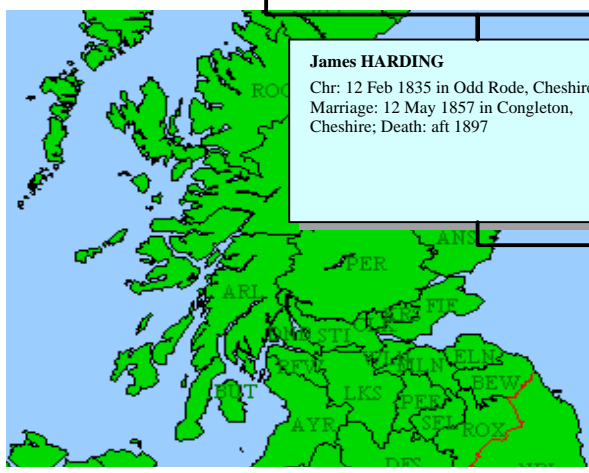

Levi HARDING
Birth: 2 Jun 1871 in Mow Cop, Odd Rode, Cheshire; Marriage: 13 Jan 1897 in St Thomas, Mow Cop, Staffs; Death: 13 May 1918 in Henshall's Bank, Mow Cop, Biddulph, Staffs