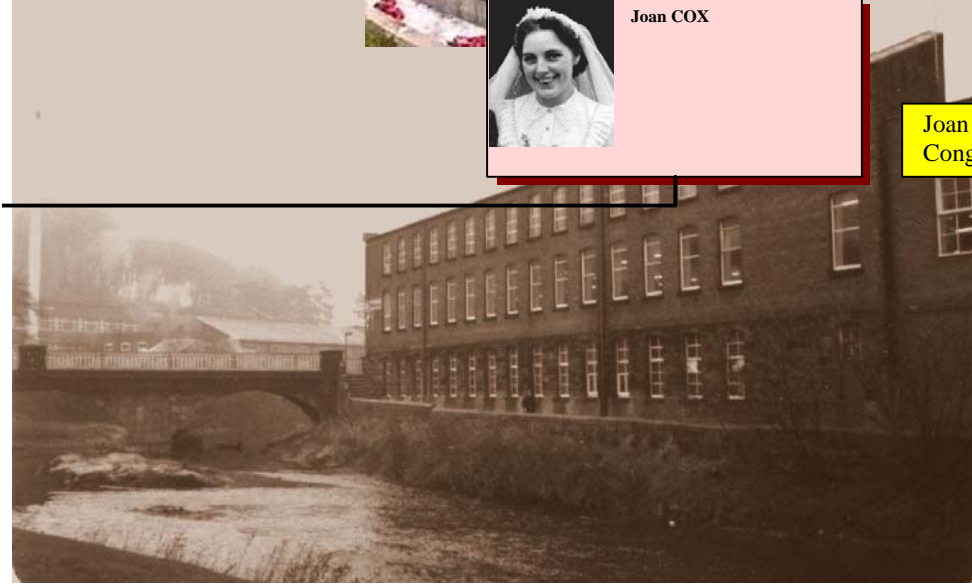

Joan COX

Joan worked as a cutter in many of Congleton's textile factories

Three generations on me
Nigel's mother, grandmo
great-grandmother in the