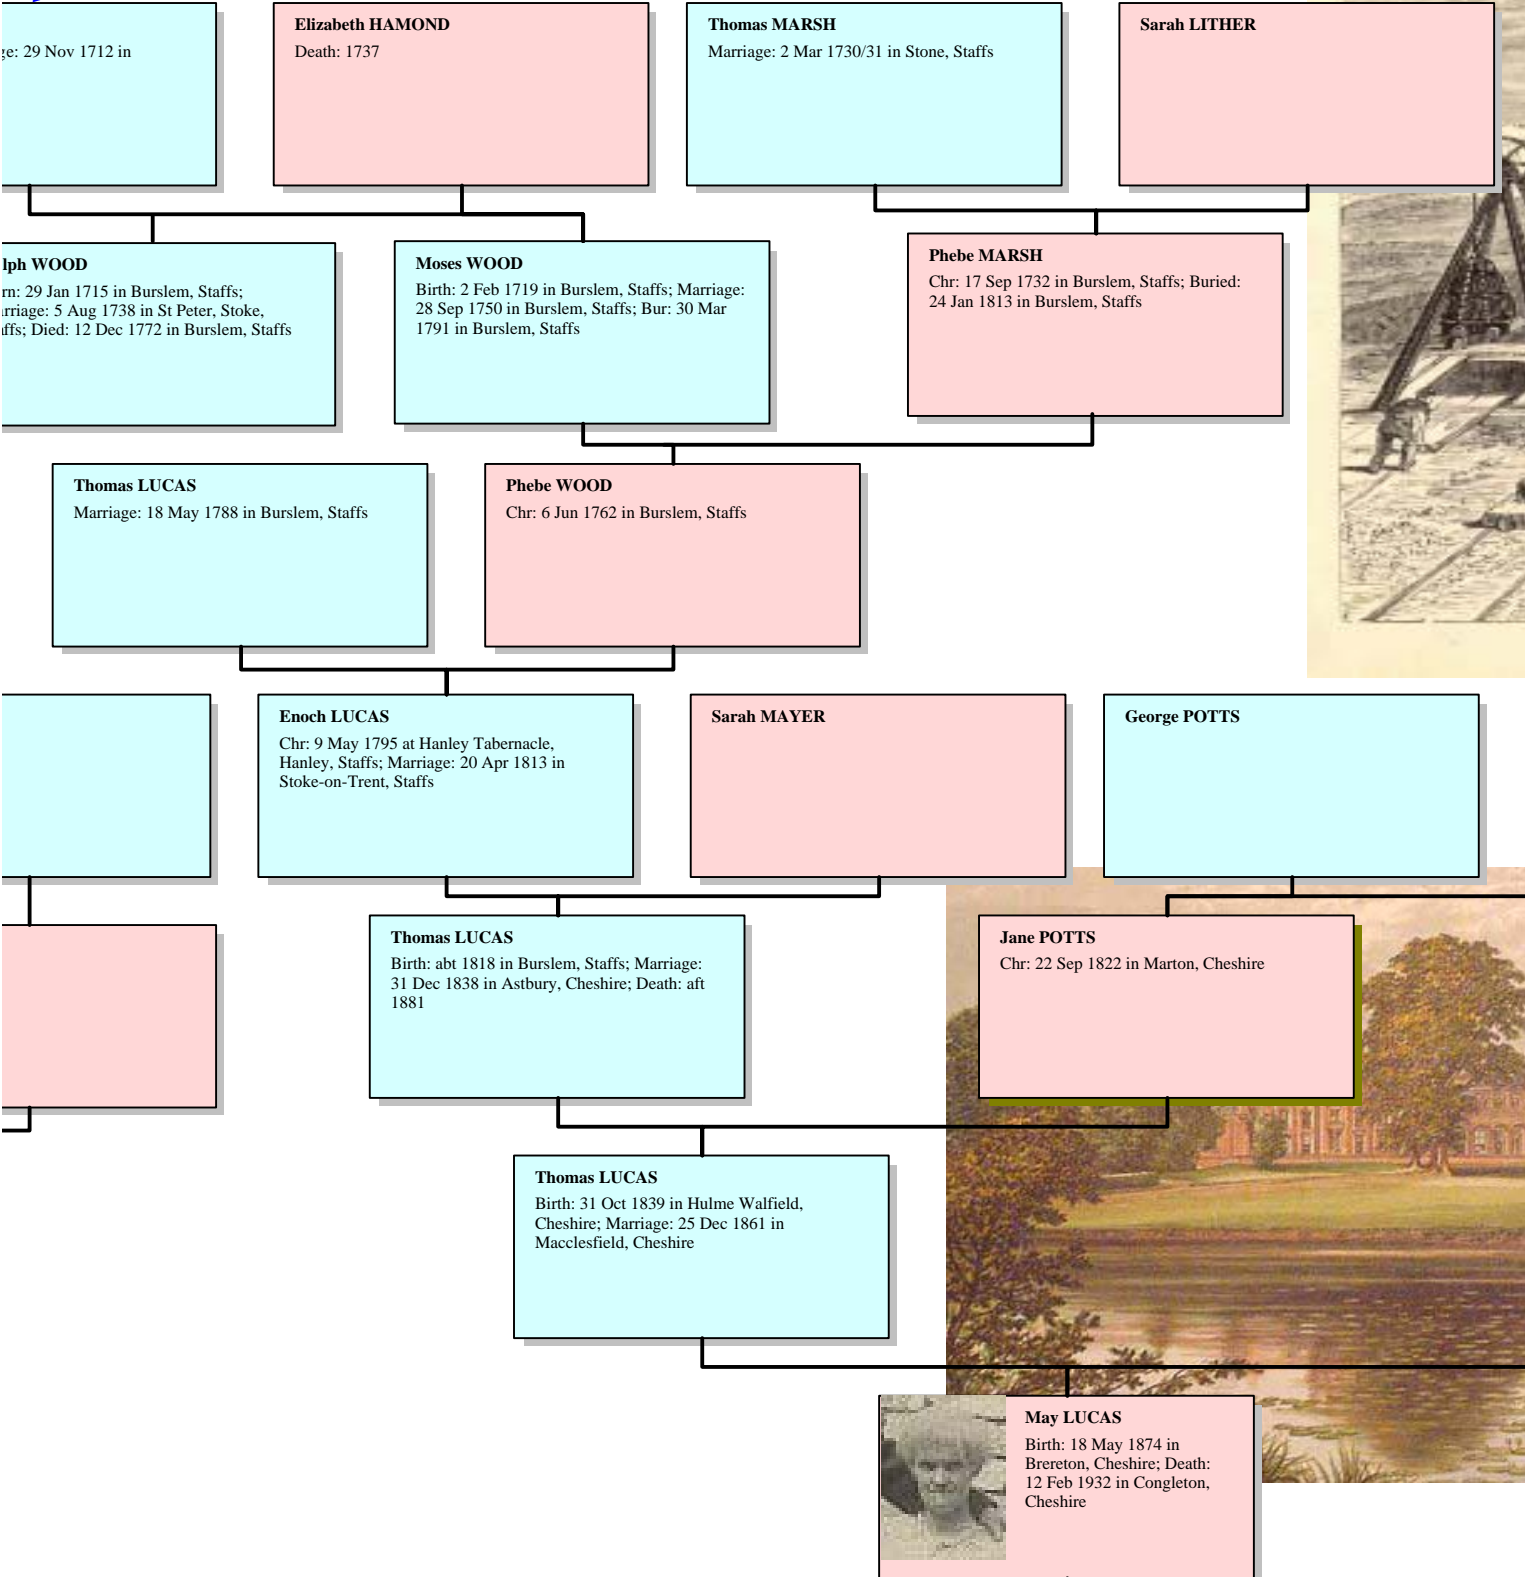

Generations - The Ancestors

Ralph Wood's father (not shown on this chart, also named Ralph) was a colonel in King James' army and fought at the Battle of the Boyne in 1690. He was known as 'Cherry Ripe'.