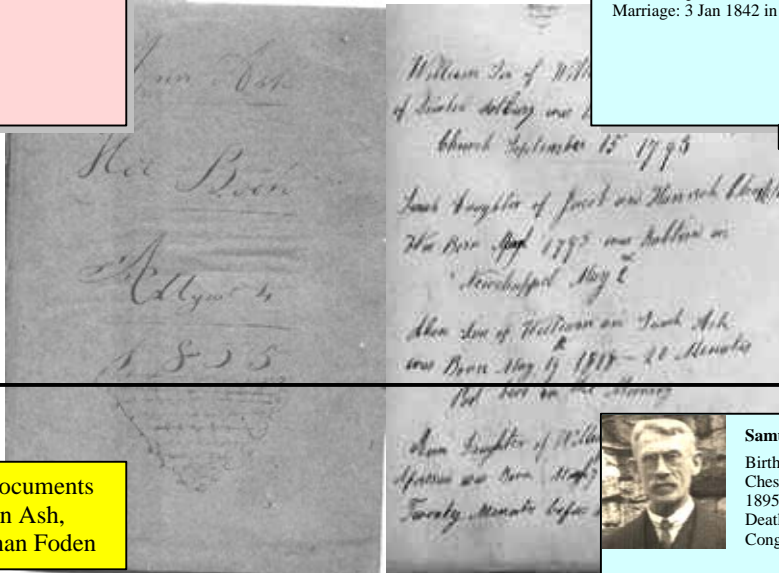

family bible documents family of Ann Ash, wife of Nathan Foden

Samuel Blackshaw FODEN
Birth: 1 Sep 1869 in Marton, Cheshire; Marriage: 18 Feb 1895 in Sandbach, Cheshire;
Death: 2 Jun 1941 in Congleton, Cheshire