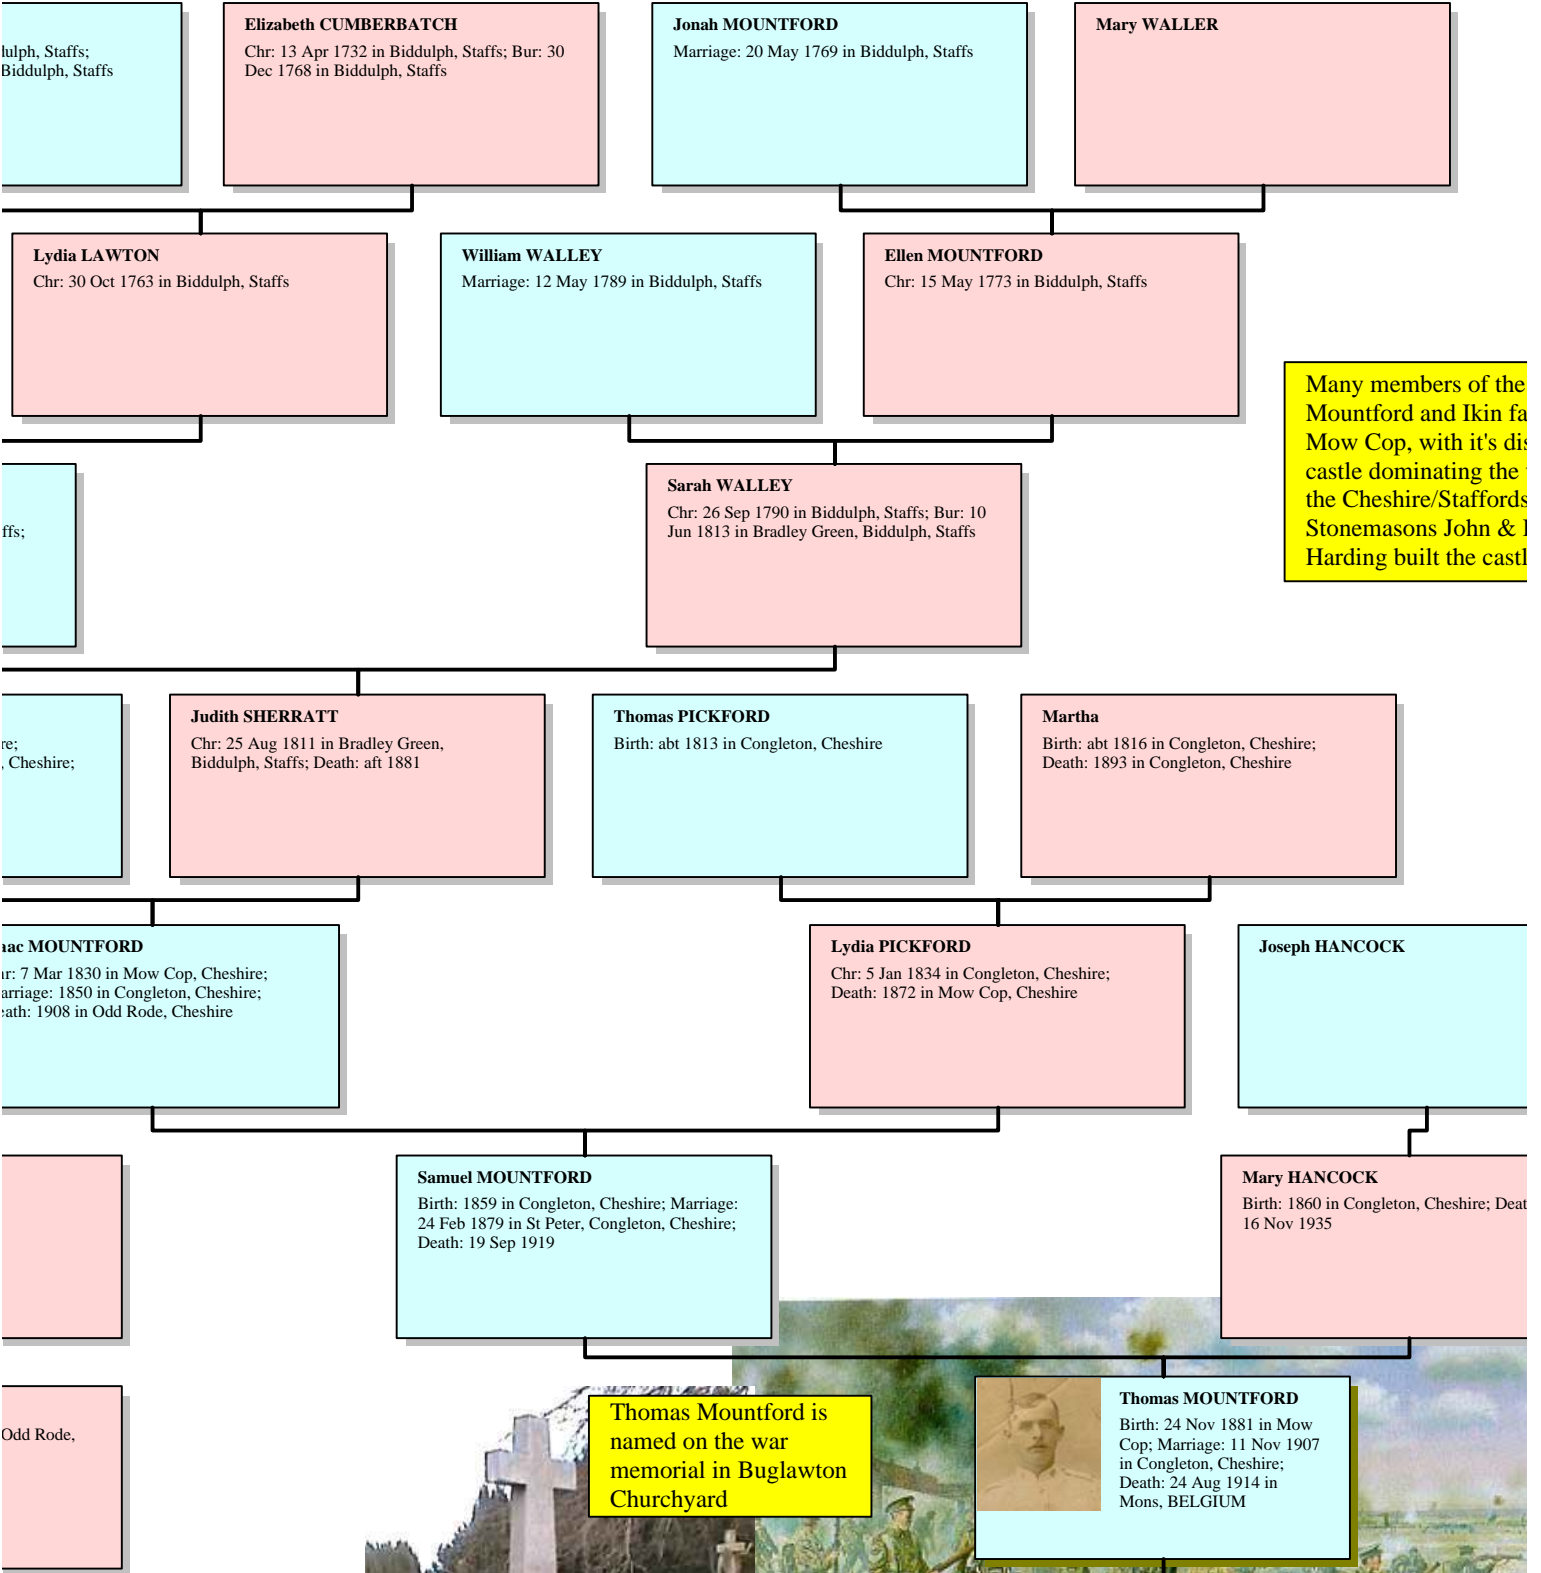

Members of the Gantliff, Blackshaw and Thorley families were farming tenants of the Capesthorpe Hall estate (pictured)

William The Conqueror (left) and Henry I (right)

Many members of the Mountford and Ikin families lived in Mow Cop, with its distinctive castle dominating the landscape. The castle was built by the Cheshire/Staffordshire Stonemasons John & James Harding.