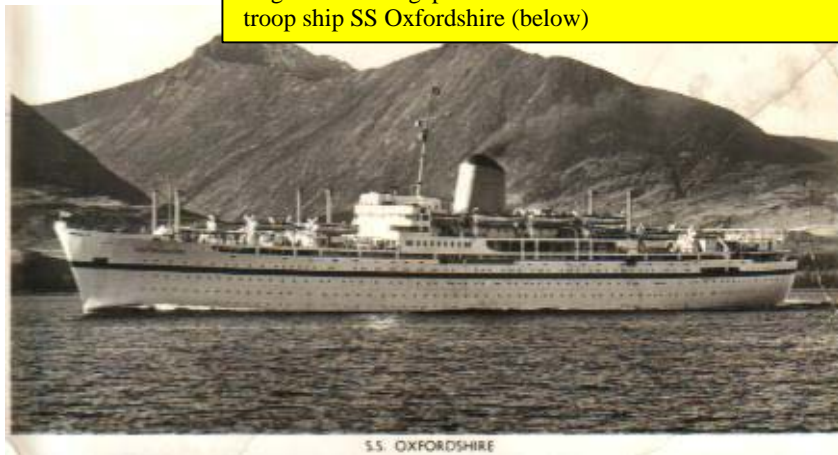

**HARDING**

24 Dec 1898 in Mow  
Dd Rode, Cheshire;  
Age: 29 Dec 1924 in  
eton, Cheshire; Death:  
1979 in Congleton,  
ire

Many members of the family served in the 2 World Wars. Nigel's father is pictured here (middle row, far right) with the Royal Engineers in Singapore at the end of WW II. He travelled on the troop ship SS Oxfordshire (below)