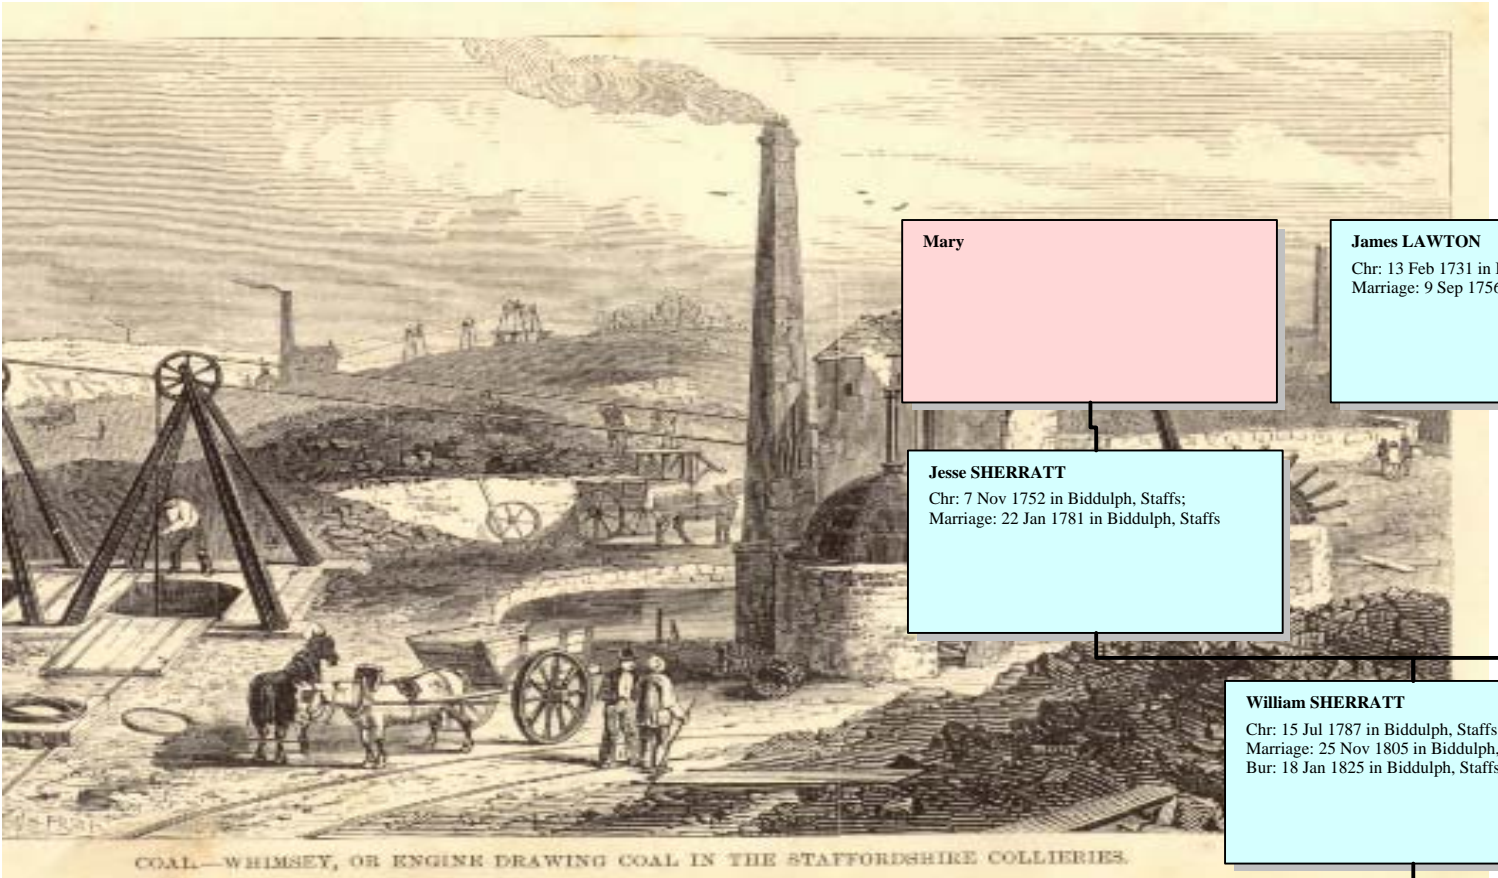

# of Nigel Harding

Mary

James LAWTON
Chr: 13 Feb 1731 in Biddulph, Staffs;
Marriage: 9 Sep 1756 in Biddulph, Staffs

Jesse SHERRATT
Chr: 7 Nov 1752 in Biddulph, Staffs;
Marriage: 22 Jan 1781 in Biddulph, Staffs

William SHERRATT
Chr: 15 Jul 1787 in Biddulph, Staffs;
Marriage: 25 Nov 1805 in Biddulph, Staffs;
Bur: 18 Jan 1825 in Biddulph, Staffs

Ann

David THORLEY
Birth: abt 1777 in Marton, Cheshire;
Marriage: 4 Dec 1797 in Prestbury, Cheshire;
Death: aft 1861

Elizabeth BROADHURST

James MOUNTFORD
Birth: 1791 in Bollington, Cheshire;
Marriage: 7 Nov 1829 in Astbury, Cheshire;
Death: bet 1851 and 1861

Thomas GANTLIFF
Birth: 1802 in Sandbach, Cheshire; Death: bet 1871 and 1881

Ellen THORLEY
Chr: 3 Dec 1809 in Marton, Cheshire; Death: aft 1881

Isa
Chr:
M:
De

Ellen GANTLIFF
Chr: 4 Nov 1838 in Marton, Cheshire; Death: 24 Dec 1925; Bur: 29 Dec 1925 at St Oswald, Brereton, Cheshire

Samuel Martin COX

Sarah Ann TRINER
Death: 26 Dec 1939/40

William Edward COX
Birth: abt 1884; Marriage: 5 Dec 1904 in Biddulph, Staffs

Lucy Ann TRINER
Birth: 18 Apr 1886 in Mow Cop, Cheshire; Death: Mar 1952

Members of the Gantliff, Blackshaw and Thorley families were farming tenants of the Capesthorpe Hall estate (pictured)